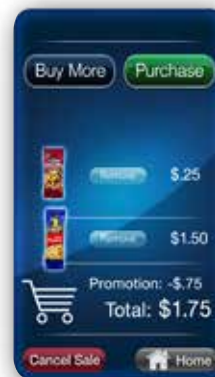

Other Key Options

- 3.5" Color Display with Keypad or 7" Touchscreen
- Surround & Integrated Payment LED Lighting Option
- Standard Cabinet LED Lighting
- Healthy Graphics Package
- Custom Graphics
- 6-Shelf and 7-Shelf Configurations
- Internal Tactile Keypad & Speaker Option (for visually impaired operators)

CRANE MERCHANDISING SYSTEMS

3330 Dixie-Narco Boulevard | Williston, SC 29853-0719
Tel: 1-800-688-9090 | www.cranems.com | MADE IN USA

Key Features

Color Displays

Pick from two stunning user interfaces to grab consumer's attention.

Largest Variety

Increase sales and consumer satisfaction with the largest number of selections in the industry.

Virtual Shopping Cart

Enables multi-product purchases in one, simple transaction. Consumers can pay before or after selection.